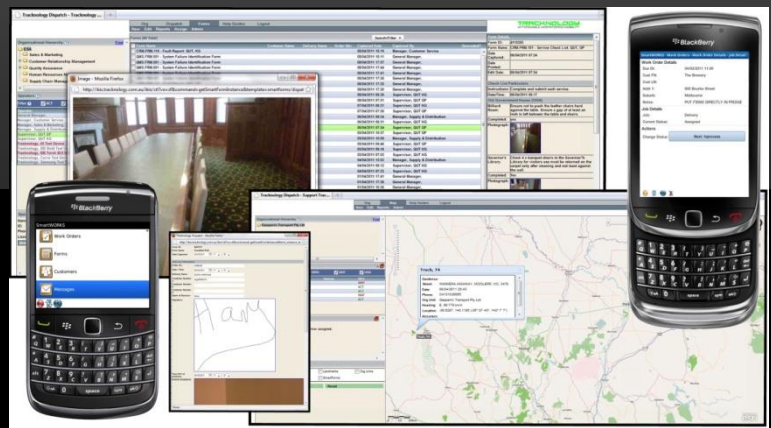

Mobile

by TRACKNOLOGY™

GPS

Mobile field personnel need effective management, and for fleet controllers to know where they are and what they are doing. **MobileGPS** puts fleet locations at your fingertips through up-to-the-minute reporting with time card information, SOS and configurable displays.

- Pinpoint the current location of drivers and view customer locations, POI's and other GIS data
- Highly configurable to ensure GPS information & alerts are customisable, with preferred views
- Comprehensive and advanced reporting enables fleet management to review fleet operations
- Automatic alerts and notifications in real time based on your business rules and recurring report options
- Time Sheet Management, SOS, Duress, Dead-Man-Down and Messaging now included
- Preferred supplier for GPS Tracking and Enterprise Mobility to Vodafone Australia sales channels.

USE YOUR MOBILE PHONE AS AN AFFORDABLE GPS LOCATION TRACKING SOLUTION FOR MOBILE WORKERS. SIGNIFICANT GIS FUNCTIONS, DISPLAY OVERLAYS AND ADVANCED REPORTING ON SECURE WEB BROWSERS ENABLE CONTROL AND AWARENESS OF FLEET ACTIVITY. QUICKLY INTEGRATED WITH "MOBILE FORMS"